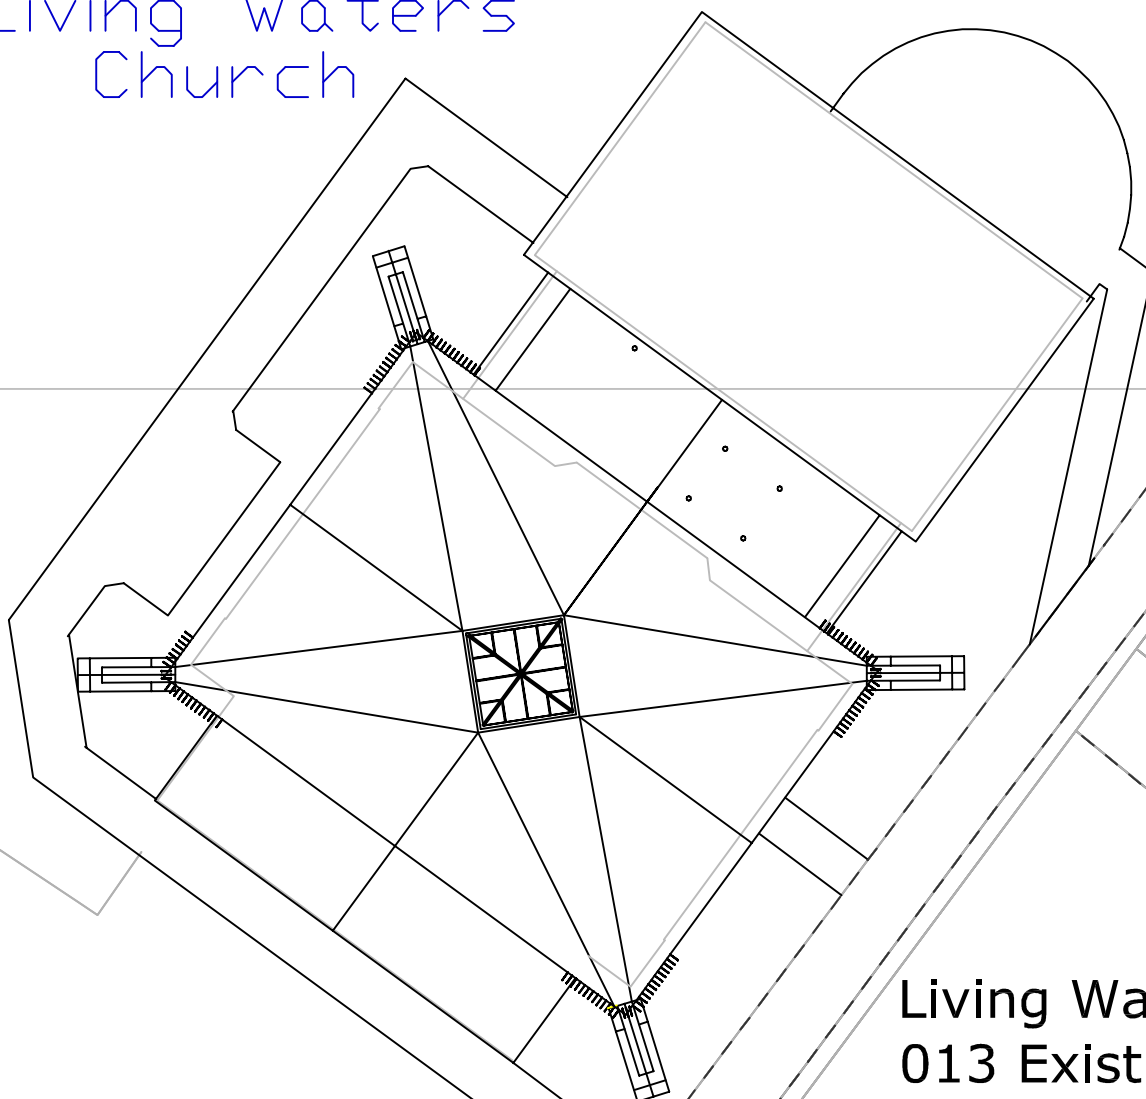

North

Living Waters  
Church

Living Waters Church  
013 Existing Site Plan

Scale 1:250 @ A3

Date 30 Sept 2015

GAR

Trinit  
Socia

SCHU